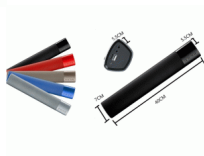

B28 BLUETOOTH SPEAKER

-  Bluetooth connecting and playing
-  TF card music playing
-  U-Disk music playing
-  FM radio
-  ultra long standby time
-  camping LED lighting
-  handsfree call
-  phone selfie
-  phone anti-lost
-  low voltage voice prompt

Rating: Not Rated Yet

Price:

[Ask a question about this product](#)

Description

Product code : SP-BTO/B28

Features :